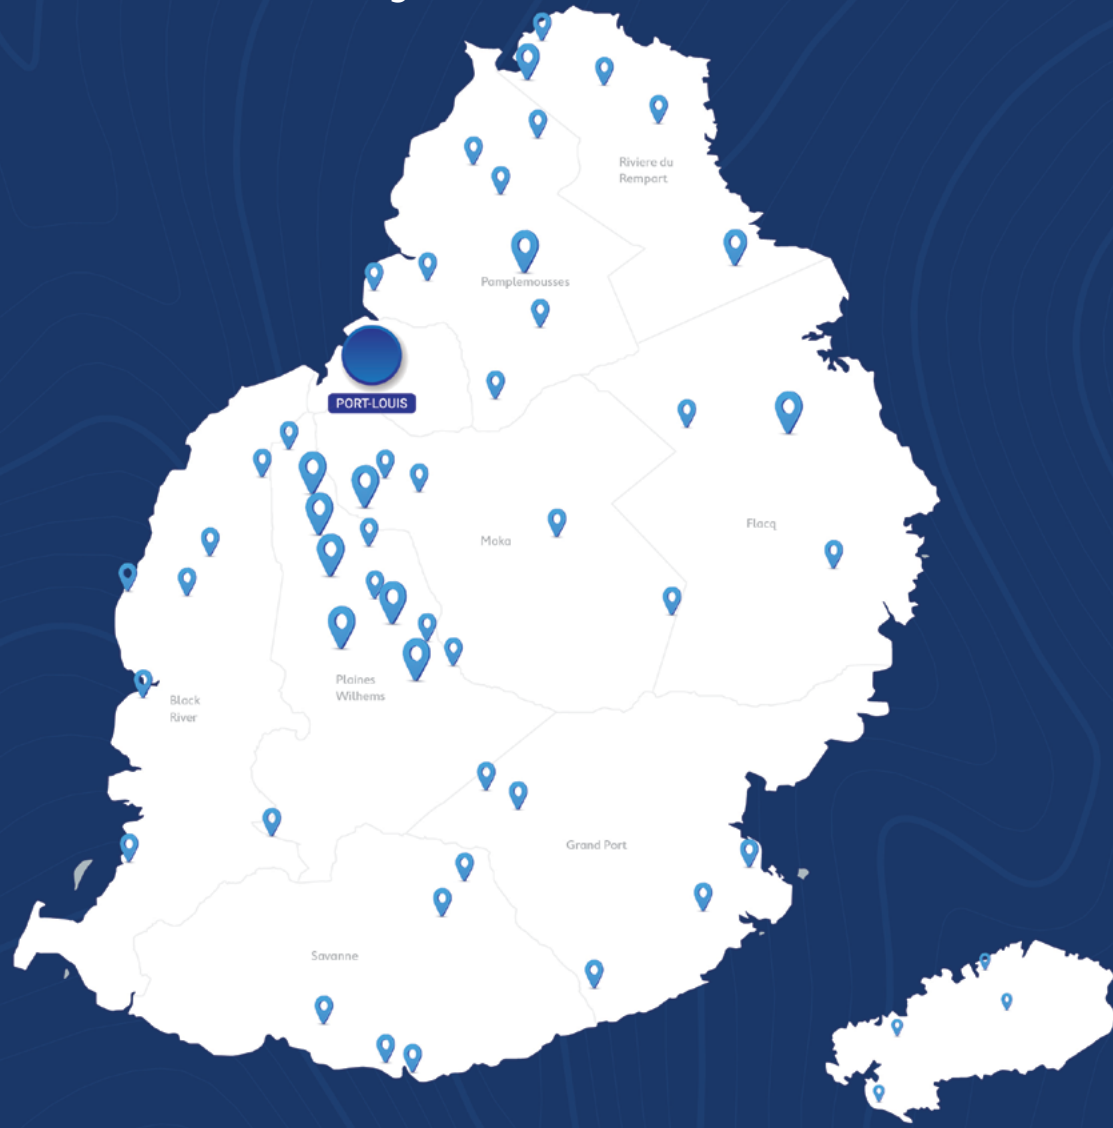

Our Presence in Mauritius & Rodrigues

Port Louis

- Bank of Mauritius Tower**, Sir William Newton Street
- Brabant Street**, Brabant Street
- Caudan Waterfront**, Caudan
- Emmanuel Anquetil Building**, Sir Seewoosagur Ramgoolam Street
- Kinoo Square**, Gare Du Nord

London Way Pointe Aux Sables, Pointe Aux Sables

SBM Cassis, Cassis

SBM Labourdonnais, Labourdonnais Street

SBM Plaine Verte, La Paix Square, Corner SSR And La Paix Streets

SBM Pope Hennessy, Pope Hennessy Street

SBM Royal Street, Royal Street

SBM Tower, 1, Queen Elizabeth II Avenue

Telecom Tower, Edith Cavell Street

Victoria Urban Terminal Zone A, Victoria Square

Victoria Urban Terminal Zone B, Victoria Square

Plaine Wilhems

Palm Square, La Mivoie

Rodrigues

SBM La Ferme, La Ferme

SBM Mon Lubin, Mon Lubin

SBM Plaine Corail, Plaine Corail

SBM Port Mathurin, Port Mathurin