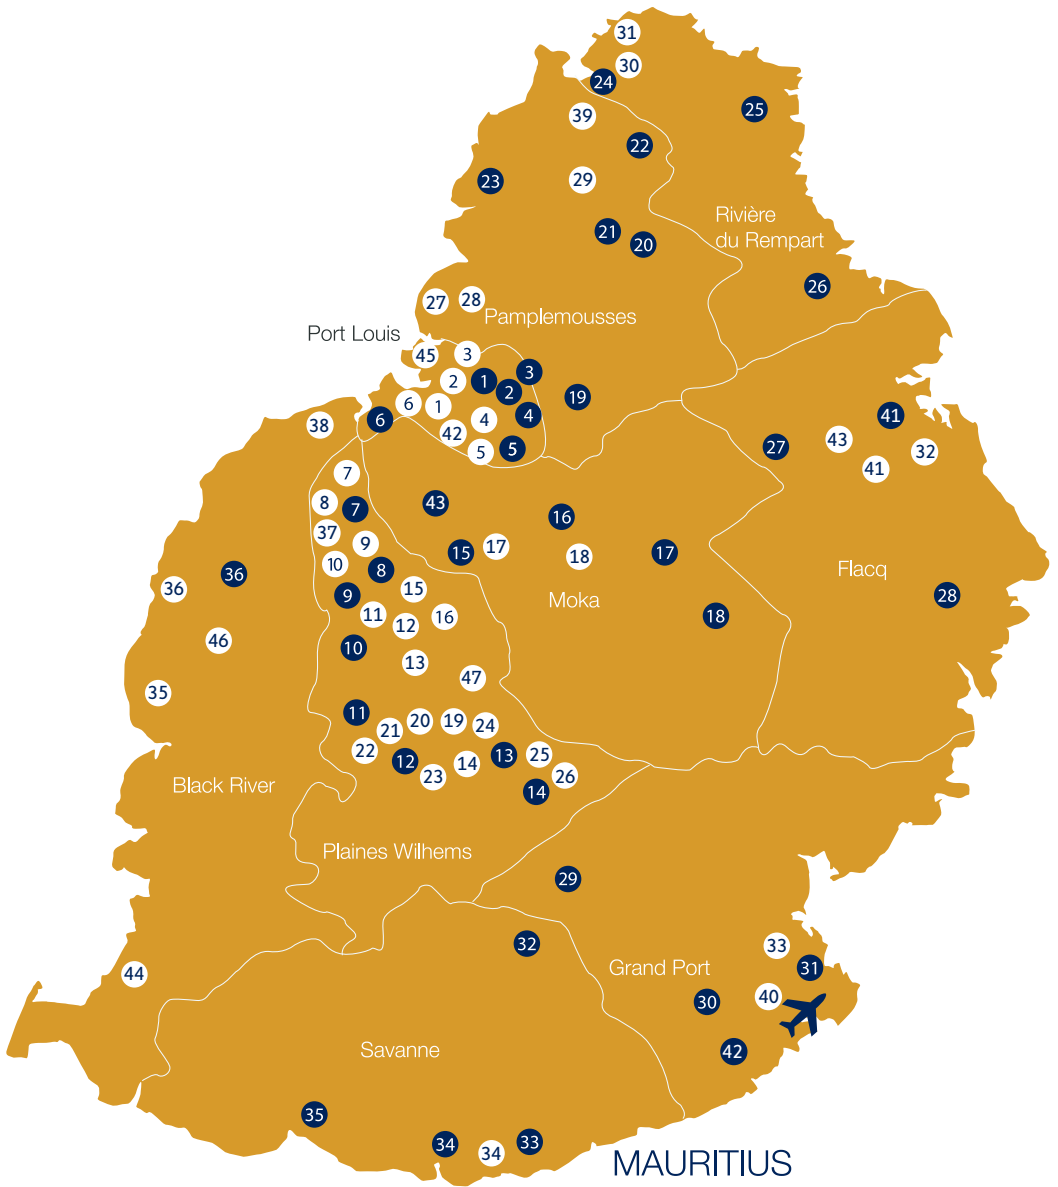

SITES

- 43 CASH / DEPOSIT ATMs
  AT BRANCHES & COUNTERS
- 47 OFFSITE ATMs