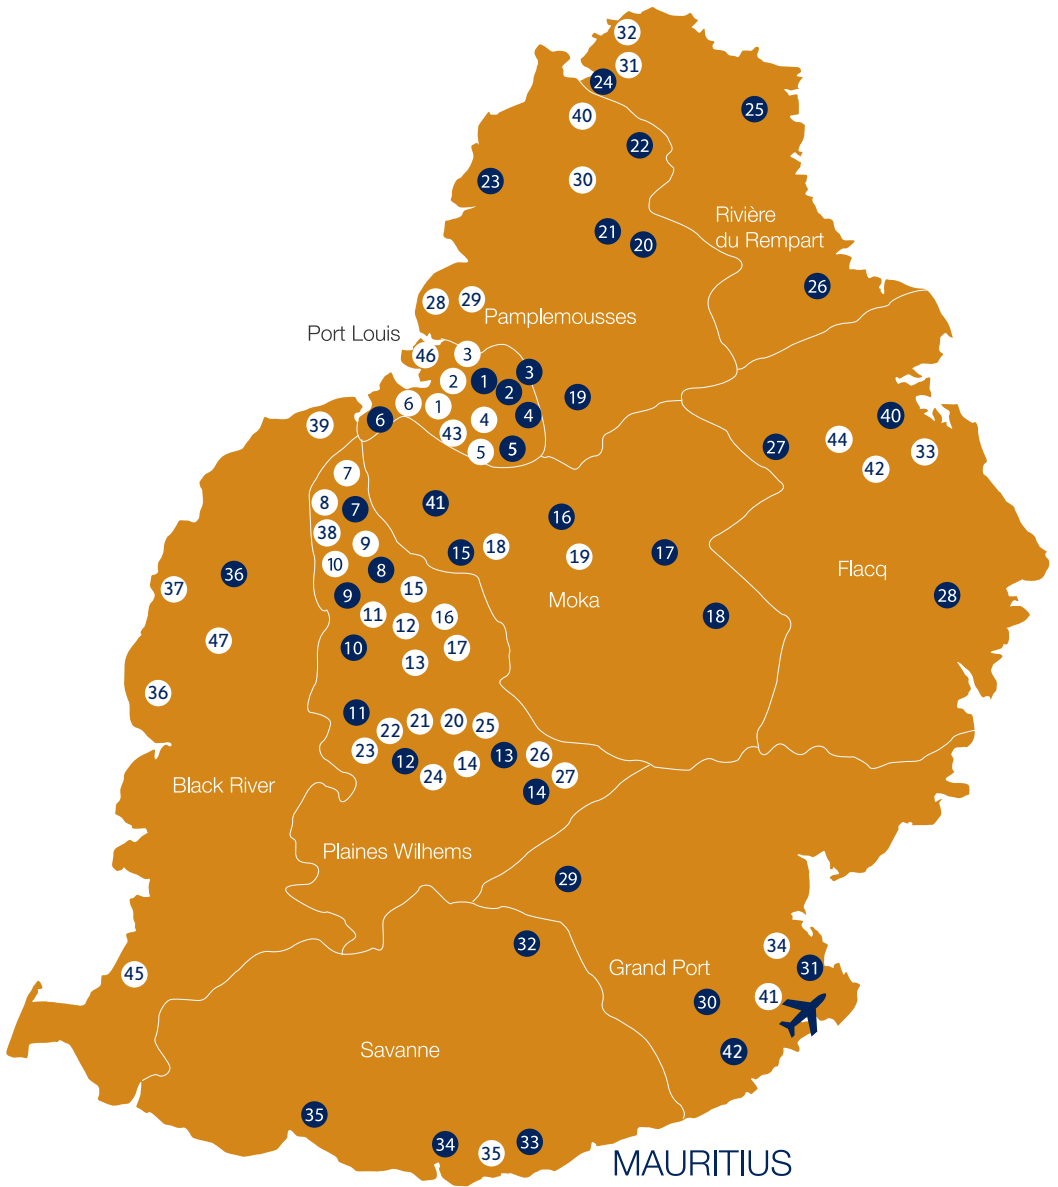

SITES

- 42 CASH / DEPOSIT ATMs
  AT BRANCHES & COUNTERS
- 47 OFFSITE ATMs